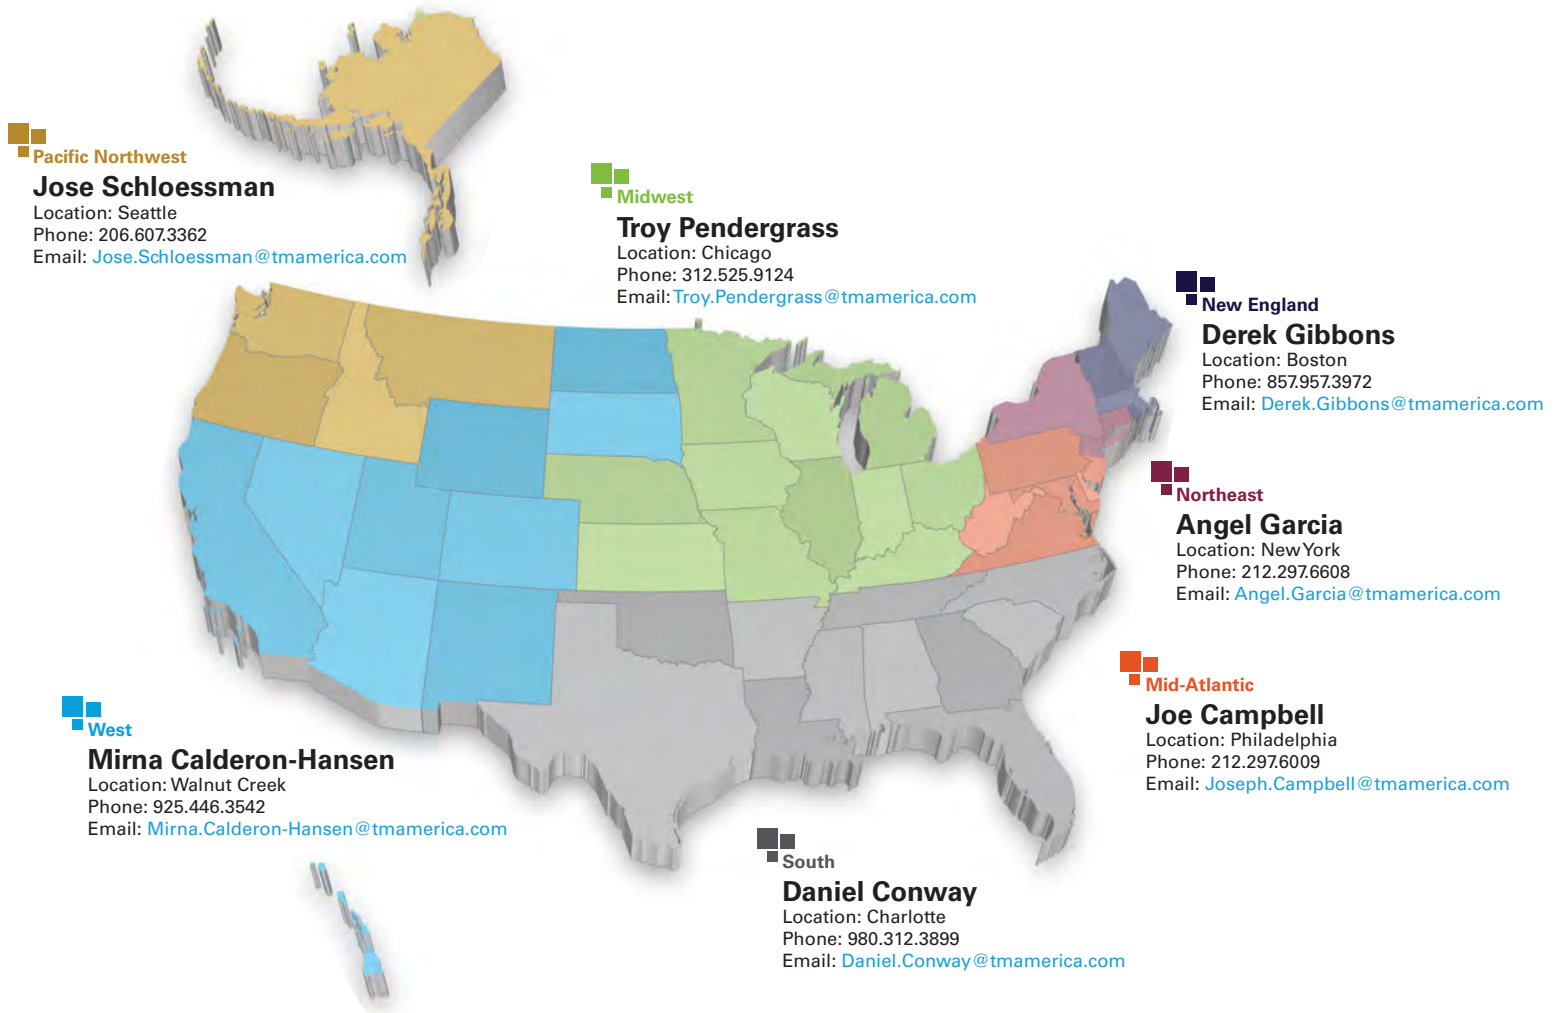

Inland Marine Regional Contact Information

Territory States

Pacific Northwest: OR, WA, AK, ID, MT
West: CA, NV, AZ, CO, UT, WY, ND, SD, HI, NM

Midwest: OH, IN, MI, IL, WI, MN, IA, NE, KY, MO, KS
South: NC, SC, GA, FL, TN, OK, AR, TX, MS, AL, LA

New England: ME, VT, NH, MA, RI
Northeast: NY, CT, Northern NJ
Mid-Atlantic: Southern NJ, PA, DE, MD, VA, WV

National Contacts

Ben Tuttle
Vice President, Inland Marine
Location: New York
Phone: 212.297.6087
Email: Ben.Tuttle@tmamerica.com