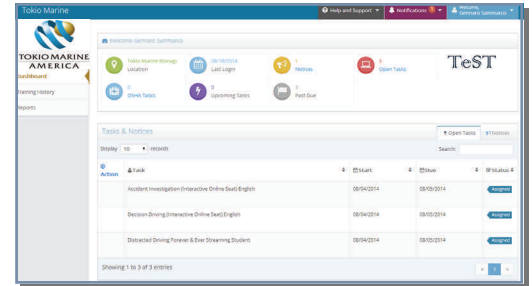

Tokio Marine America is dedicated to helping our clients and their employees remain safe at all times. We strive to provide our clients with alternatives to traditional training through our self-paced online training resource. TeST helps administer safety training through an easy to use technology platform that brings increased flexibility and more course delivery options for you and your employees. TeST helps ensure your safety training is both effective and compliant.

- Administrator dashboard makes it easy to manage online training curriculums.
- Flexible administration lets you add employees, track training progress, course scores, number of attempts, time to complete, and more.
- Generate reports to Excel, PDF, etc., and have them automatically emailed to you.
- Student Portal allows employees quick and easy access to all of their assigned training content.
- Student Dashboards keeps employees informed about scheduled courses, as well as past due and future tasks.
- **Up to date technology allows you to use a variety of internet surfers and mobile devices.**